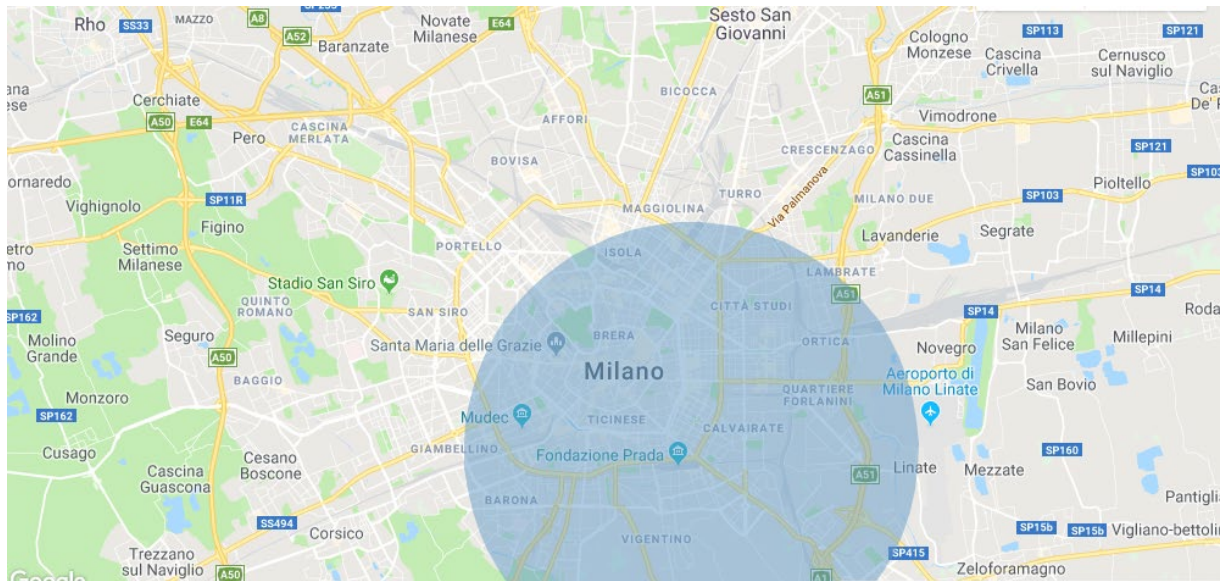

# HOW TO ARRIVE

## GETTING TO MILANO

As you're likely to land in Malpensa, in Linate or in Orio al Serio airport, you can plan how to reach Milano following these suggestions. Unfortunately there will be no Meet and Greet, but we're sure that if you keep these instructions ready at hand it won't be hard to reach us.

If you land at **Linate Airport**:

- Air Bus to Centrale Railway Station: [www.atm-mi.it](http://www.atm-mi.it)
- Bus no. 73 to Piazza San Babila: [www.atm-mi.it](http://www.atm-mi.it)

If you land at **Malpensa Airport**:

## LEONARDO CAMPUS

- Take the subway (Line 2 - green one) and get off at Piola stop. Leonardo Campus is 2 minutes walk from there.

MAP : <https://maps.polimi.it/maps/>