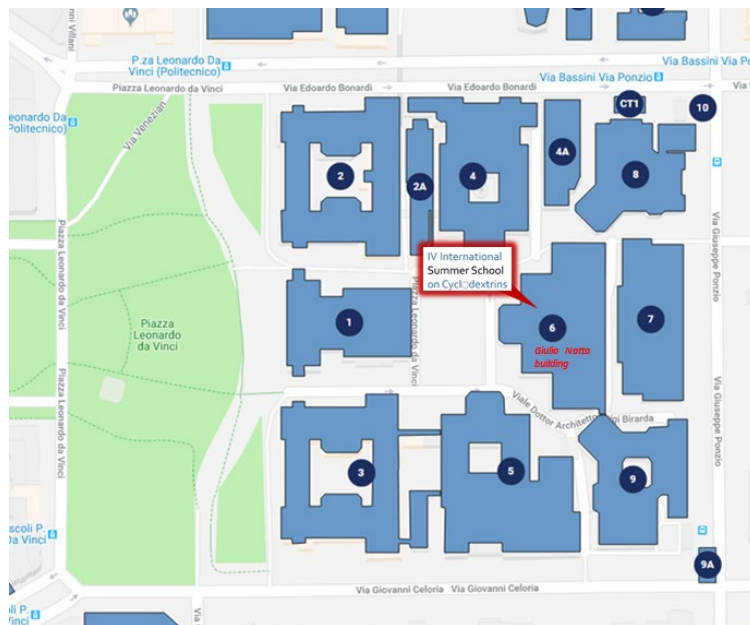

# GETTING TO THE CAMPUS

## LEONARDO CAMPUS

- Take the subway (Line 2 - green one) and get off at Piola stop. Leonardo Campus is 2 minutes walk from there.

MAP : <https://maps.polimi.it/maps/>