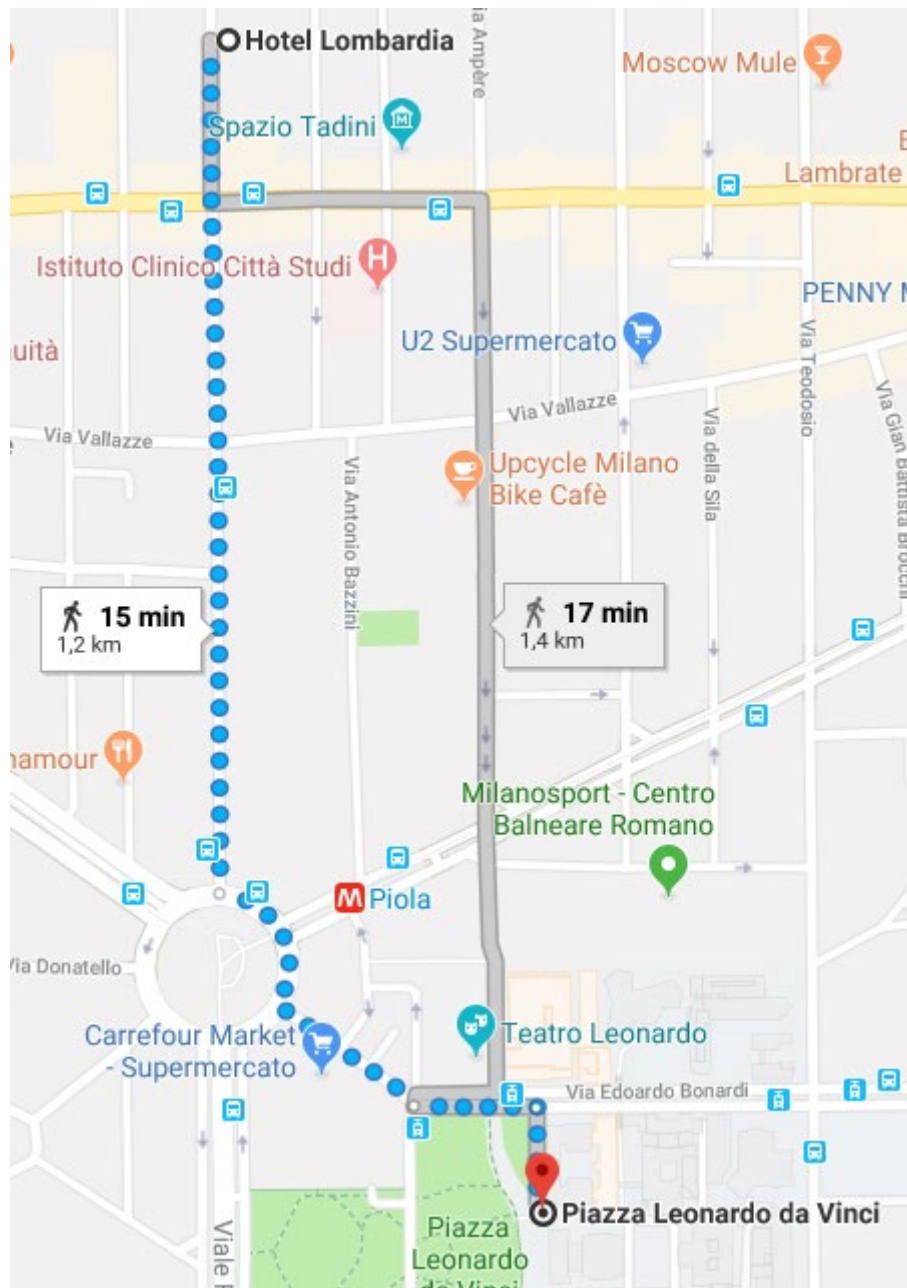

## GETTING TO MILANO

As you're likely to land in Malpensa, in Linate or in Orio al Serio airport, you can plan how to reach Milano following these suggestions. Unfortunately there will be no Meet and Greet, but we're sure that if you keep these instructions ready at hand it won't be hard to reach us.

## *Where To Buy Tickets?*

You can buy ATM tickets at any of the around 2.200 authorized outlets (bars, tobacconists, stationers, newspaper stands) found throughout the Milan area and on intercity routes. Search for authorized outlets on GiroMilano <https://giromilano.atm.it/#/home/>.

## LEONARDO CAMPUS

- Take the subway (Line 2 - green one) and get off at Piola stop. Leonardo Campus is 2 minutes walk from there.

MAP : <https://maps.polimi.it/maps/>

# FROM HOTEL TO LEONARDO CAMPUS

- *Hotel Lombardia*

- *Hotel Catalani&Madrid*